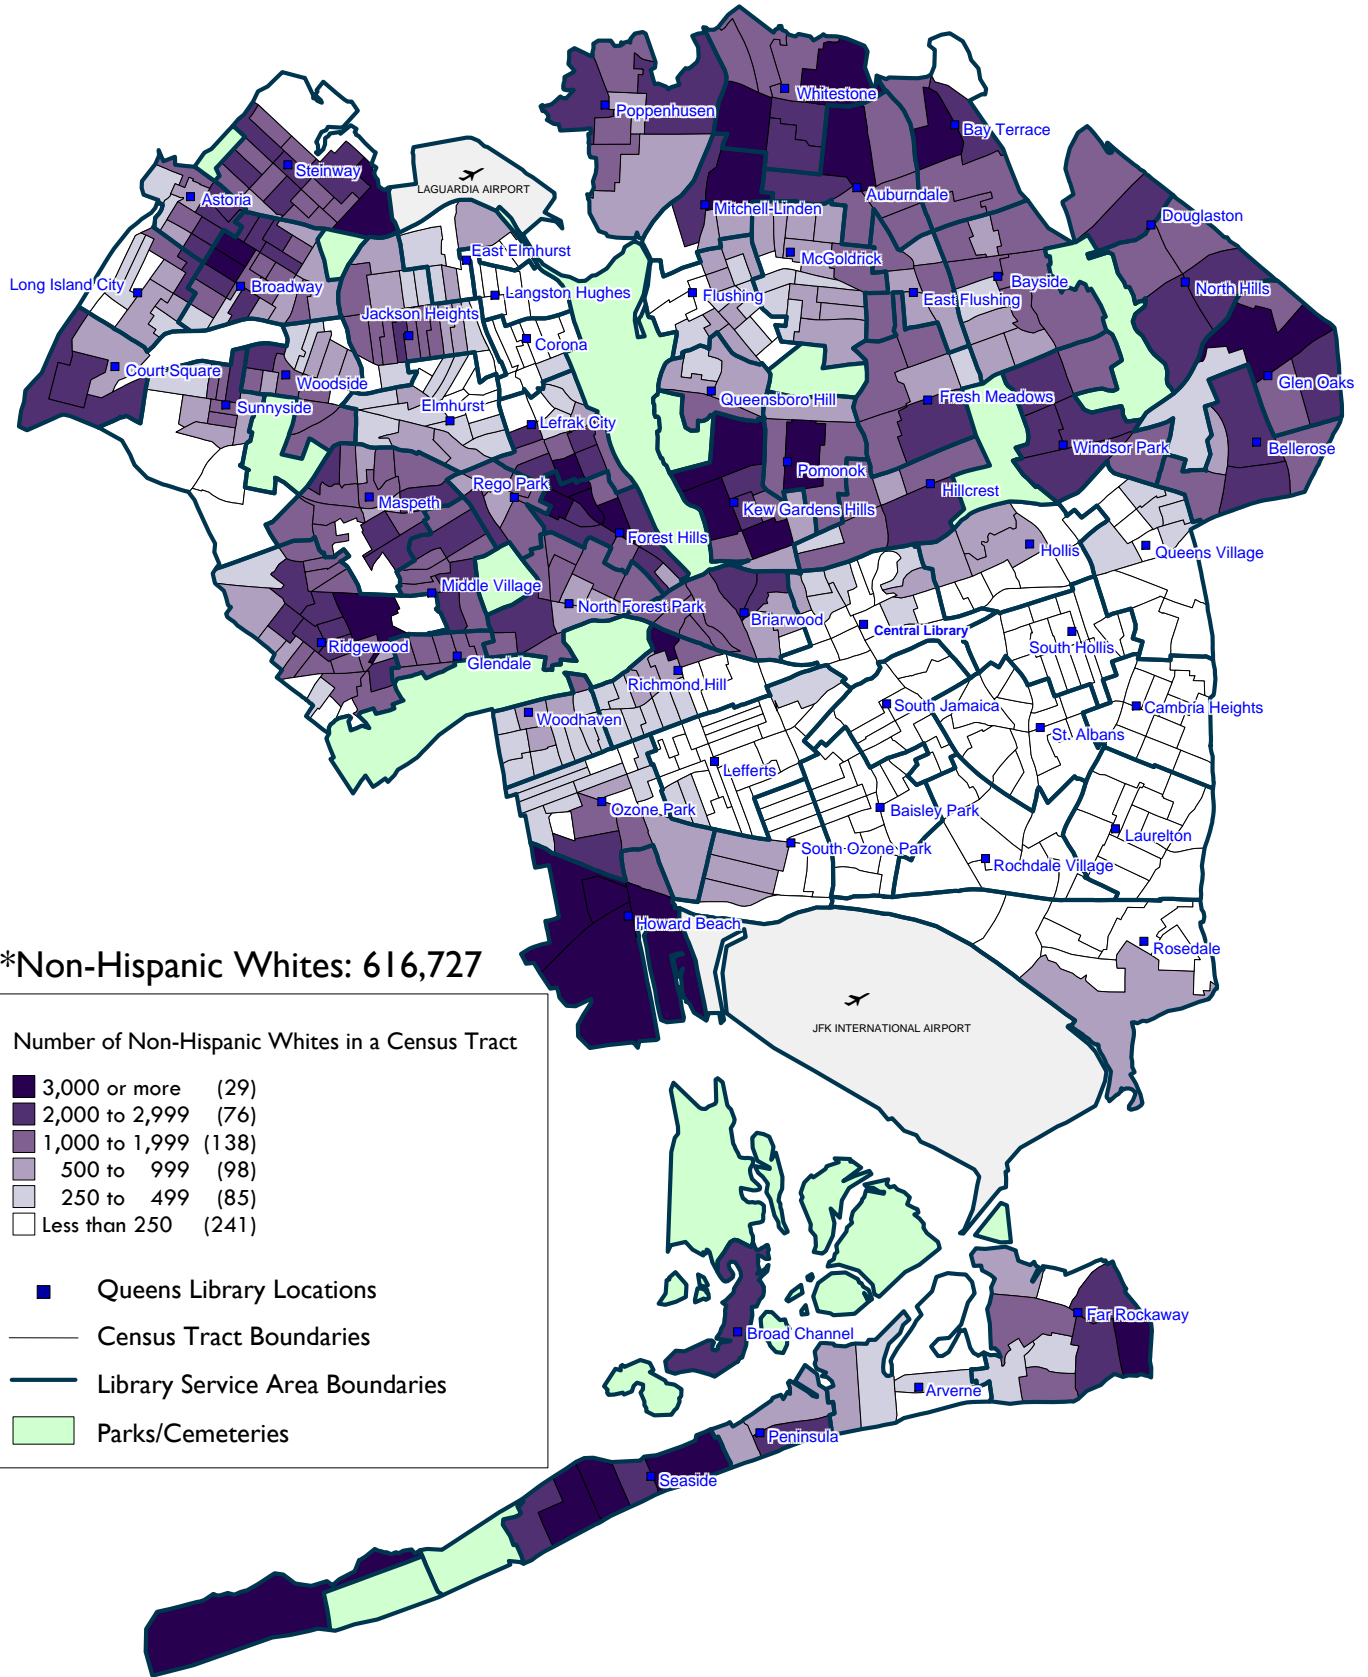

# Non-Hispanic White Population in Queens Library Service Areas in 2010

\*Non-Hispanic Whites of a single race

Source: U.S. Census Bureau, 2010 Census Public Law 94-171 Files